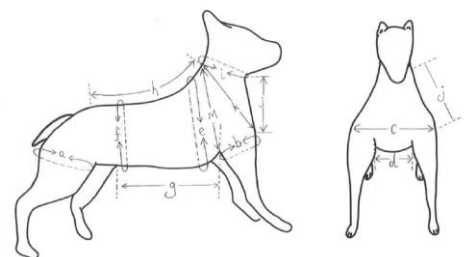

E-TAC DOG HARNESS

Your Vision is Our Mission.

E-Gear E-TAC Dog harness is a complete new design to fit K9 tactical operation use for sea, land and air.

Modular with molle design enables easy switch among different modes depending on needs, thus maximizes efficiency and mobility.

Features:

1. 3-mode usage: Sea / Land / Air
2. Molle system to equip different modules and gears (e.g. floating devices, ballistic panels or camera)
3. Tailor made size, with adjustable webbing
4. Mil spec materials
5. Neoprene for breathing
6. Thin harness to give a favorable wearing for dogs
7. Widely used by government users

Materials:

1. 1000D Cordura Cloth (Outside)
2. 420D Cordura Cloth (Inside, covering the zip)
3. Nylon U.S. Mesh (surrounding)
4. Neoprene 3-5mm (Double-sided for breathing)
5. EVA 3mm x3 (Floating device, removable molle system) (less EVA for small dog)
6. Nylon safety strap (wrapping the chest in one strap)
7. Buckles & zips: ITW, Nifco, Paragear, YKK

★Order Remark ★

This product is by order item and need exact measurement of dog size for production.

Interested client please contact our sales team for more details about the measuring arrangement and ordering procedure.